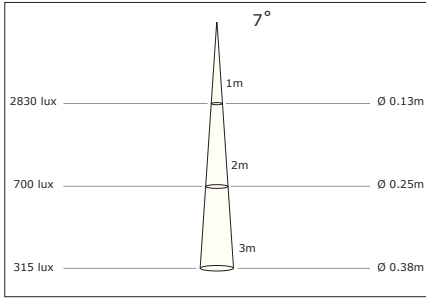

Photometric information - White modules

Luzern, Luxor, Luxi, Luca

Warm White

Natural White

Cool White

Lublin (Banana)

Warm White

Natural White