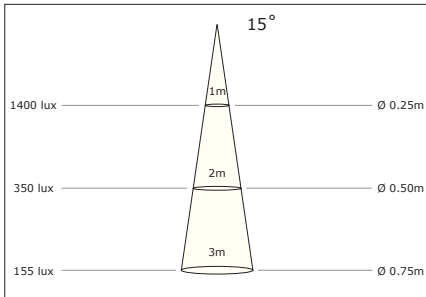

Photometric information - White modules

Luzern, Luxor, Luxi, Luca

Warm White

Natural White

Cool White

Lublin (Banana)

Warm White

Natural White