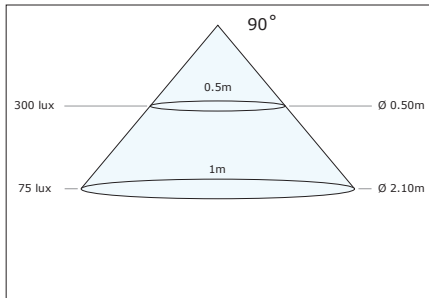

Lublin (Banana)

Lugano, Lucky

Cool White