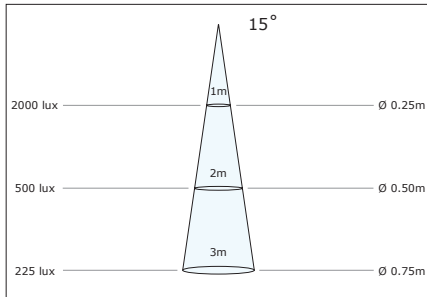

Photometric information - White modules

Luzern, Luxor, Luxi, Luca

Warm White

Natural White

Cool White

Lublin (Banana)

Warm White

Natural White