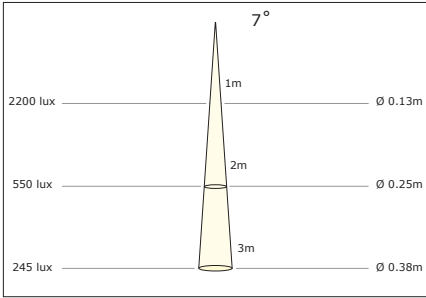

Photometric information - White modules

Luzern, Luxor, Luxi, Luca

Warm White

Natural White

Cool White

Lublin (Banana)

Warm White

Natural White