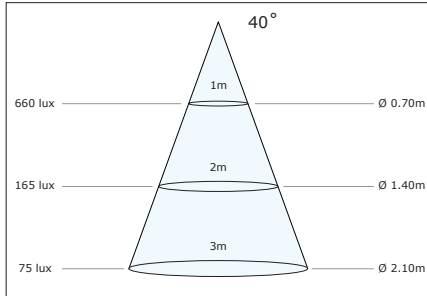

Photometric information - White modules

Luzern, Luxor, Luxi, Luca

Warm White

Natural White

Cool White

Lublin (Banana)

Warm White

Natural White