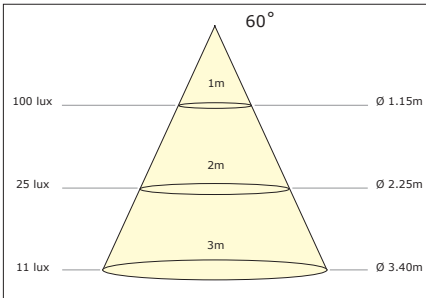

Photometric information - White modules

Luzern, Luxor, Luxi, Luca

Warm White

Natural White

Cool White

Lublin (Banana)

Warm White

Natural White