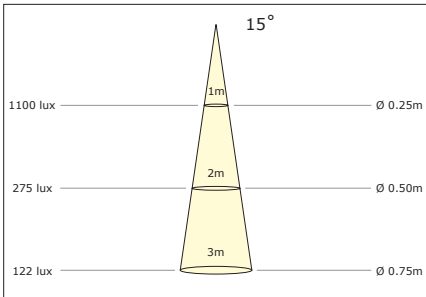

Photometric information - White modules

Luzern, Luxor, Luxi, Luca

Warm White

Natural White

Cool White

Lublin (Banana)

Warm White

Natural White