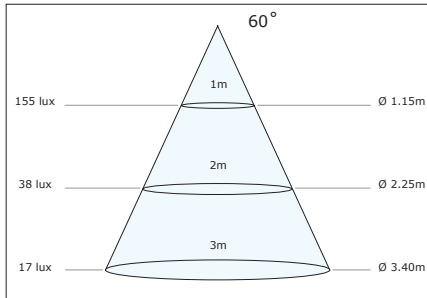

Photometric information - White modules

Luzern, Luxor, Luxi, Luca

Warm White

Natural White

Cool White

Lublin (Banana)

Warm White

Natural White