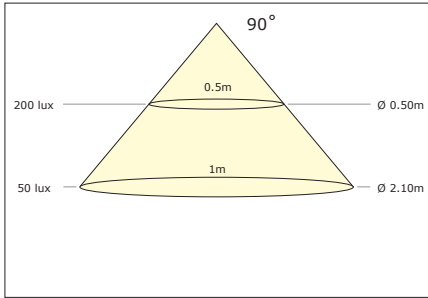

Lugano, Lucky

Warm White