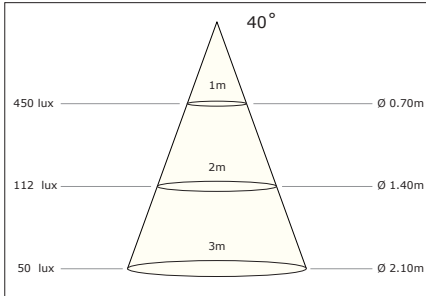

Photometric information - White modules

Luzern, Luxor, Luxi, Luca

Warm White

Natural White

Cool White

Lublin (Banana)

Warm White

Natural White