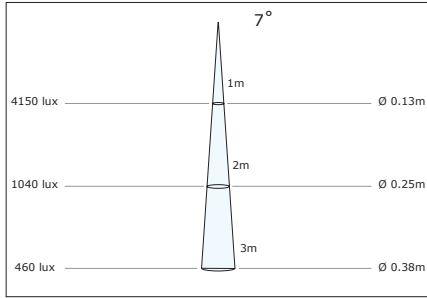

Photometric information - White modules

Luzern, Luxor, Luxi, Luca

Warm White

Natural White

Cool White

Lublin (Banana)

Warm White

Natural White