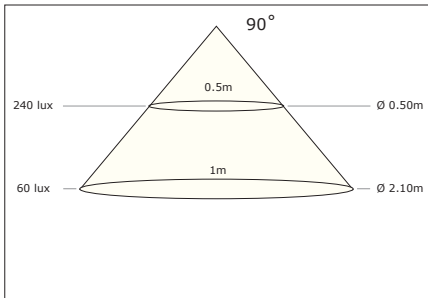

Natural White