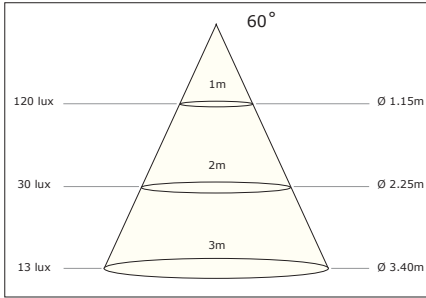

Photometric information - White modules

Luzern, Luxor, Luxi, Luca

Warm White

Natural White

Cool White

Lublin (Banana)

Warm White

Natural White