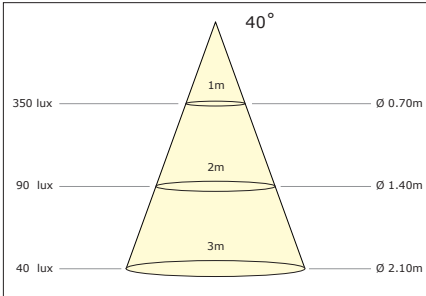

Photometric information - White modules

Luzern, Luxor, Luxi, Luca

Warm White

Natural White

Cool White

Lublin (Banana)

Warm White

Natural White