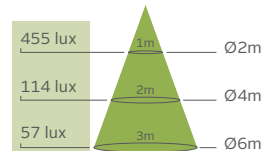

LED DOWNLIGHT WITH DIMMABLE & COVERABLE DRIVER

Specifications

	SL50-30-W / B	SL55-30-W	SL56-30-W
Beam angle	90°	90°	90°
Colour temp	3000K	3000K	3000K
Trim colour	White / Black	White	White
Type	Wide angle downlight	Wide angle downlight	Wide angle downlight
Dimming	Yes	Yes	Yes
Dimensions	103mm x 42mm	120mm x 42mm	150mm x 42mm
Min hole depth	45mm	45mm	45mm
Driver (included)	Yes	Yes	Yes
Driver covered	Yes	Yes	Yes
LED power	7.5W	10.5W	10.5W
System power	8.6W	12.8W	12.8W
Efficacy	98 lm/W	98 lm/W	98 lm/W
PF	0.95	0.95	0.95
CRI	80+ CRI	80+ CRI	80+ CRI
Delivered lumens	840 Lumen	1250 Lumen	1250 Lumen
IP rating	IP44 front face	IP44 front face	IP44 front face
Cutout	87-92mm	98-108mm	122-135mm
Classification	IC-4 & IC-F	IC-4 & IC-F	IC-4 & IC-F
Expected life (T70)	Up to 35,000 hrs	Up to 35,000 hrs	Up to 35,000 hrs
Replaces	Traditional 75W light bulb or better	Traditional 100W light bulb or better	Traditional 100W light bulb or better
HCB & SCB	Omm	Omm	Omm

*Specifications are given for 3000K colour. Specifications for other colours may differ slightly.

✚ **INSULATION SAFE**
Insulation safely wraps over.

✚ **NO HEAT LOSS**
Fully sealed product.
Prevents air flow and heat loss from living space.

✚ **SCB & HCB = 0**
Can be used in any room in any position. Can abut timber and building elements.

✚ **DIMMABLE DRIVER**
Excellent stable dimming.

✚ **LOW PROFILE**

✚ **WARRANTY**
5 years downlight, 5 years driver.

SL50-30-W / SL50-30-B

Light levels

90° - 300mA

Dimensions

SL50-40-W

Light levels

90° - 300mA

Dimensions

SL55-30-W

Light levels

90° - 300mA

Dimensions

SL56-30-W

Light levels

90° - 300mA

Dimensions

Insulation & drivers

Driver and luminaire can be covered with insulation