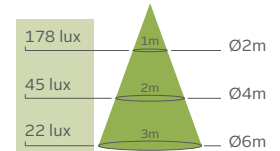

Specifications

	SL50-30-W / B	SL55-30-W	SL56-30-W
Beam angle	90°	90°	90°
Colour temp	3000K	3000K	3000K
Trim colour	White / Black	White	White
Type	Wide angle downlight	Wide angle downlight	Wide angle downlight
Dimming	Yes	Yes	Yes
Dimensions	103mm x 42mm	120mm x 42mm	150mm x 42mm
Min hole depth	45mm	45mm	45mm
Driver (included)	Yes	Yes	Yes
Driver covered	Yes	Yes	Yes
LED power	7.5W	10.5W	10.5W
System power	8.6W	12.8W	12.8W
Efficacy	98 lm/W	98 lm/W	98 lm/W
PF	0.95	0.95	0.95
CRI	80+ CRI	80+ CRI	80+ CRI
Delivered lumens	840 Lumen	1250 Lumen	1250 Lumen
IP rating	IP44 front face	IP44 front face	IP44 front face
Cutout	87-92mm	98-108mm	122-135mm
Classification	IC-4 & IC-F	IC-4 & IC-F	IC-4 & IC-F
Expected life (T70)	Up to 35,000 hrs	Up to 35,000 hrs	Up to 35,000 hrs
Replaces	Traditional 75W light bulb or better	Traditional 100W light bulb or better	Traditional 100W light bulb or better
HCB & SCB	Omm	Omm	Omm

*Specifications are given for 3000K colour. Specifications for other colours may differ slightly.

✚ **INSULATION SAFE**
Insulation safely wraps over.

✚ **NO HEAT LOSS**
Fully sealed product.
Prevents air flow and heat loss from living space.

✚ **SCB & HCB = 0**
Can be used in any room in any position. Can abut timber and building elements.

✚ **DIMMABLE DRIVER**
Excellent stable dimming.

✚ **LOW PROFILE**

✚ **WARRANTY**
5 years downlight, 5 years driver.

SL50-30-W / SL50-30-B

Light levels

90° - 300mA