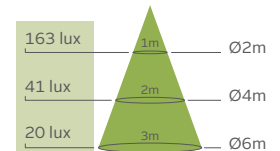

LED DOWNLIGHT WITH DIMMABLE & COVERABLE DRIVER

Specifications

	SL50-30-W / B	SL55-30-W	SL56-30-W
Beam angle	90°	90°	90°
Colour temp	3000K	3000K	3000K
Trim colour	White / Black	White	White
Type	Wide angle downlight	Wide angle downlight	Wide angle downlight
Dimming	Yes	Yes	Yes
Dimensions	103mm x 42mm	120mm x 42mm	150mm x 42mm
Min hole depth	45mm	45mm	45mm
Driver (included)	Yes	Yes	Yes
Driver covered	Yes	Yes	Yes
LED power	7.5W	10.5W	10.5W
System power	8.6W	12.8W	12.8W
Efficacy	98 lm/W	98 lm/W	98 lm/W
PF	0.95	0.95	0.95
CRI	80+ CRI	80+ CRI	80+ CRI
Delivered lumens	840 Lumen	1250 Lumen	1250 Lumen
IP rating	IP44 front face	IP44 front face	IP44 front face
Cutout	87-92mm	98-108mm	122-135mm
Classification	IC-4 & IC-F	IC-4 & IC-F	IC-4 & IC-F
Expected life (T70)	Up to 35,000 hrs	Up to 35,000 hrs	Up to 35,000 hrs
Replaces	Traditional 75W light bulb or better	Traditional 100W light bulb or better	Traditional 100W light bulb or better
HCB & SCB	Omm	Omm	Omm

*Specifications are given for 3000K colour. Specifications for other colours may differ slightly.

✚ **INSULATION SAFE**
Insulation safely wraps over.

✚ **NO HEAT LOSS**
Fully sealed product.
Prevents air flow and heat loss from living space.

✚ **SCB & HCB = 0**
Can be used in any room in any position. Can abut timber and building elements.

✚ **DIMMABLE DRIVER**
Excellent stable dimming.

✚ **LOW PROFILE**

✚ **WARRANTY**
5 years downlight, 5 years driver.

SL50-30-W / SL50-30-B

Light levels

90° - 300mA

Dimensions

SL50-40-W

Light levels

90° - 300mA

Dimensions

SL55-30-W

Light levels

90° - 300mA

Dimensions

SL56-30-W

Light levels

90° - 300mA

Dimensions

Insulation & drivers

Driver and luminaire can be covered with insulation