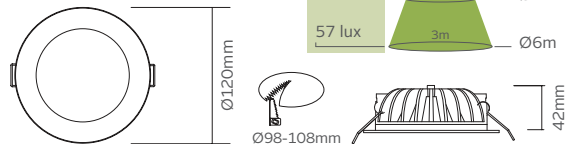

Dimensions

SL56-30-W

Light levels

90° - 300mA