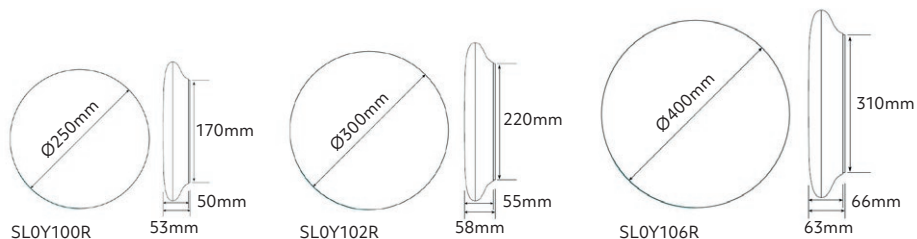

Oyster light

Lighting excellence for every space.

- + switchable CCT
- + 80% energy savings
- + dimming
- + fully sealed – IP54
- + IK10

Beam control

Beam angle

120°

CCT options

Switchable CCT

3000K

4000K

5700K

CRI

80

Other information

Trim colour

White

SLOY100R

IP54

IK10

Size
Ø250x53mm

SLOY102R

IP54

IK10

Size
Ø300x58mm

SLOY106R

IP54

IK10

Size
Ø400x66mm

Product specification information

Model	Diameter (inches)	Power (W)	Delivered lumens (lm)
SLOY100R-SC-W12	10"	12	1100
SLOY102R-SC-W18	12"	18	1900
SLOY106R-SC-W25	18"	25	2500